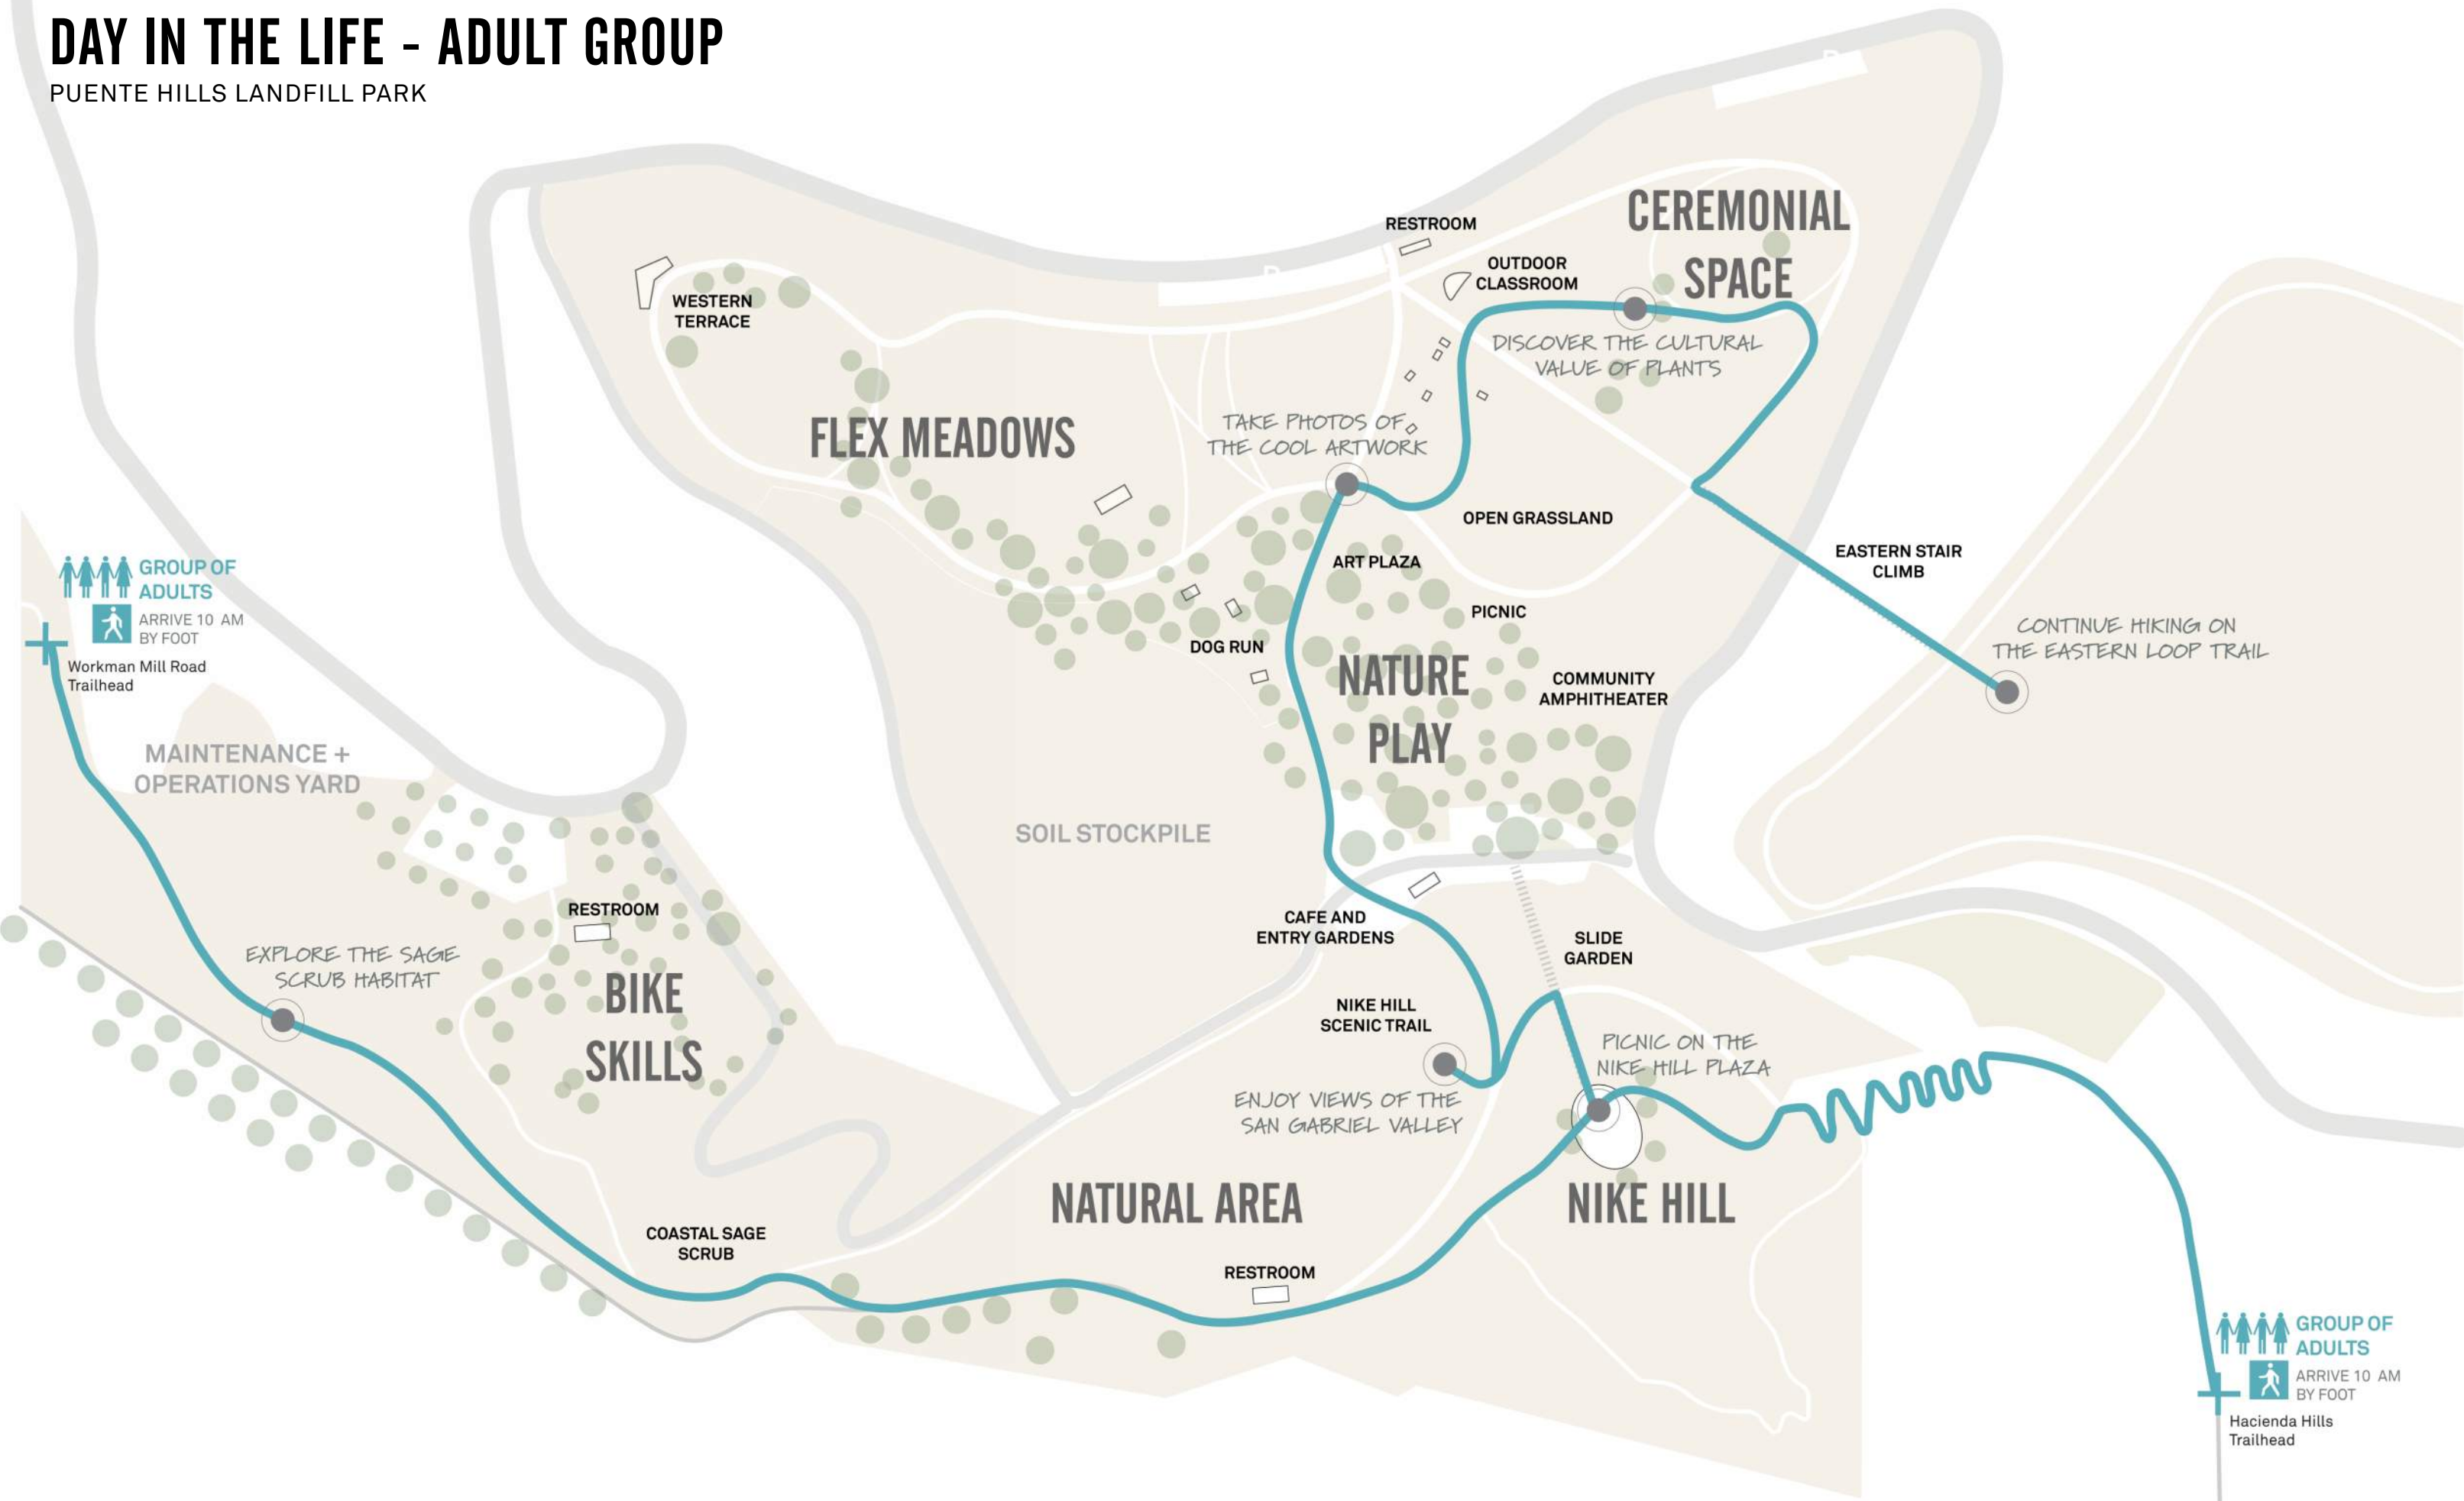

DAY IN THE LIFE - ADULT GROUP

PUENTE HILLS LANDFILL PARK