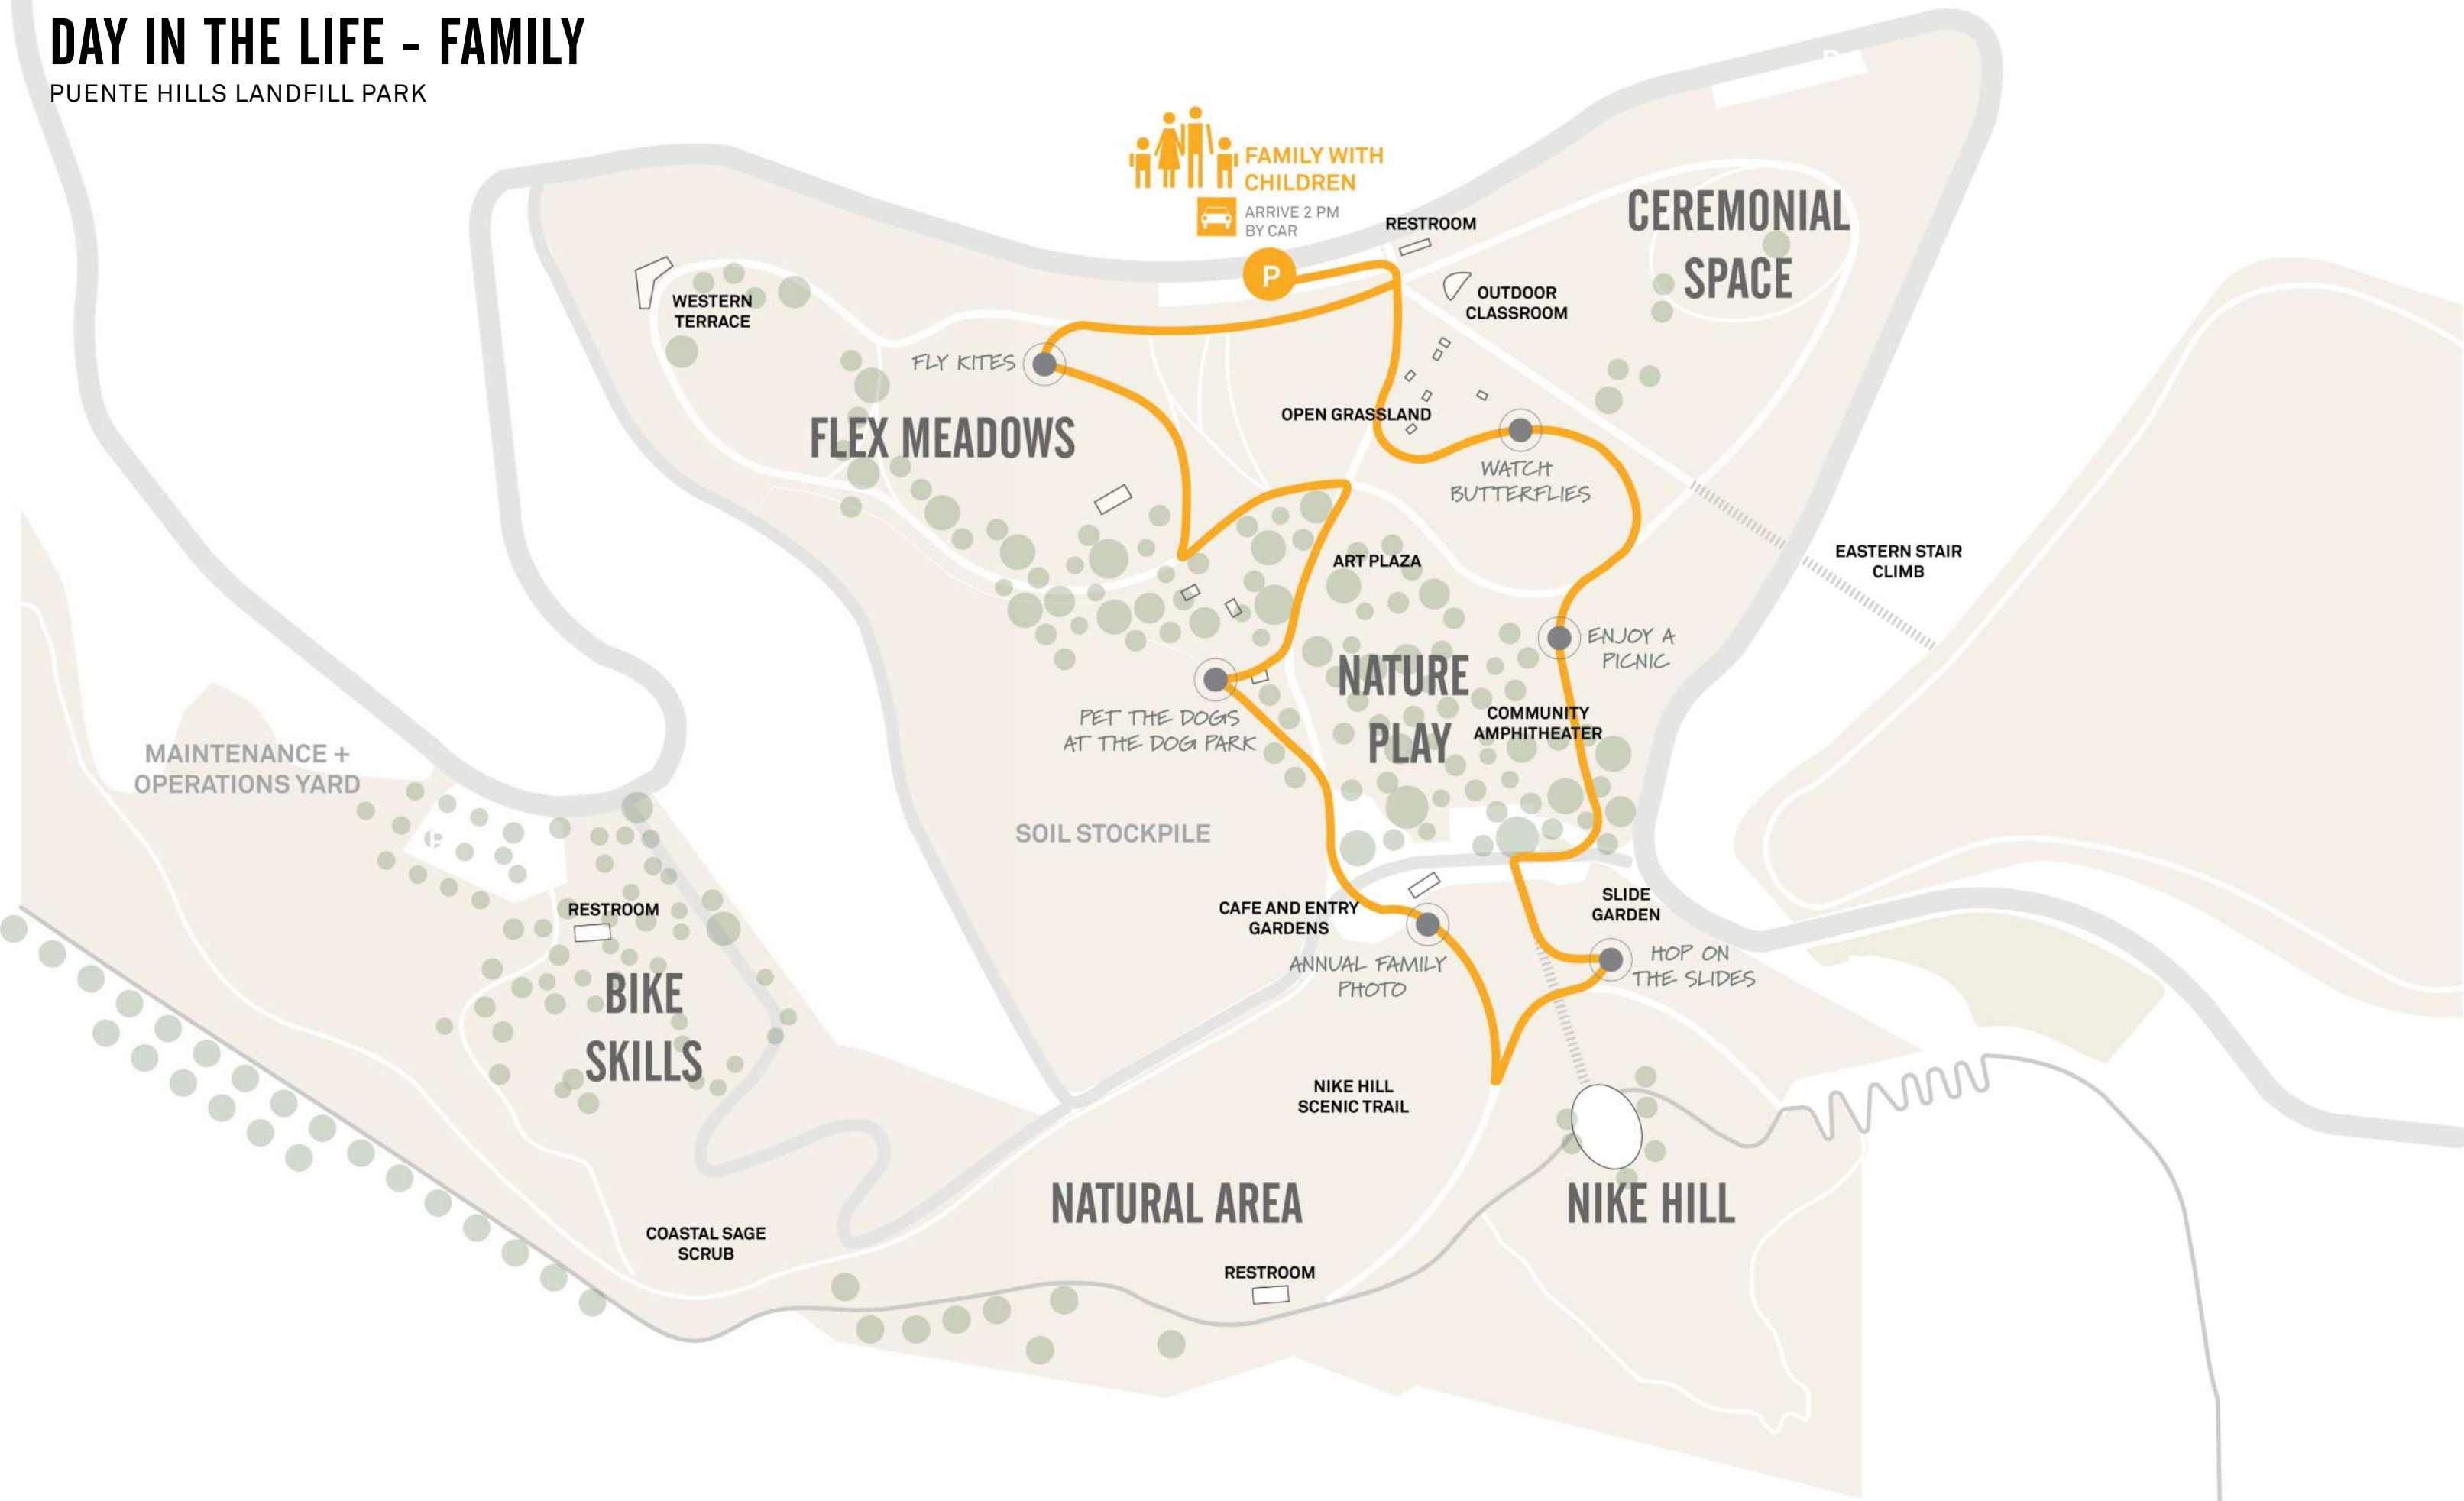

OPEN GRASSLAND

CEREMONIAL SPACE

PARKING

DOG RUN

ART PLAZA

LOG RUN + NATURE PLAY

AMPHITHEATER

PICNIC

PARKING

RESTROOM

OPEN GRASSLAND

DOG RUN

ART PLAZA

LOG RUN + NATURE PLAY

PICNIC

AMPHITHEATER

INTERPRETIVE GARDENS

EASTERN STAIR CLIMB

NATIVE PLANT NURSERY

DAY IN THE LIFE - FAMILY

PUENTE HILLS LANDFILL PARK

DAY IN THE LIFE - RETIRED FRIENDS

PUENTE HILLS LANDFILL PARK

 RETIRED FRIENDS
ARRIVE 8 AM
BY SHUTTLE