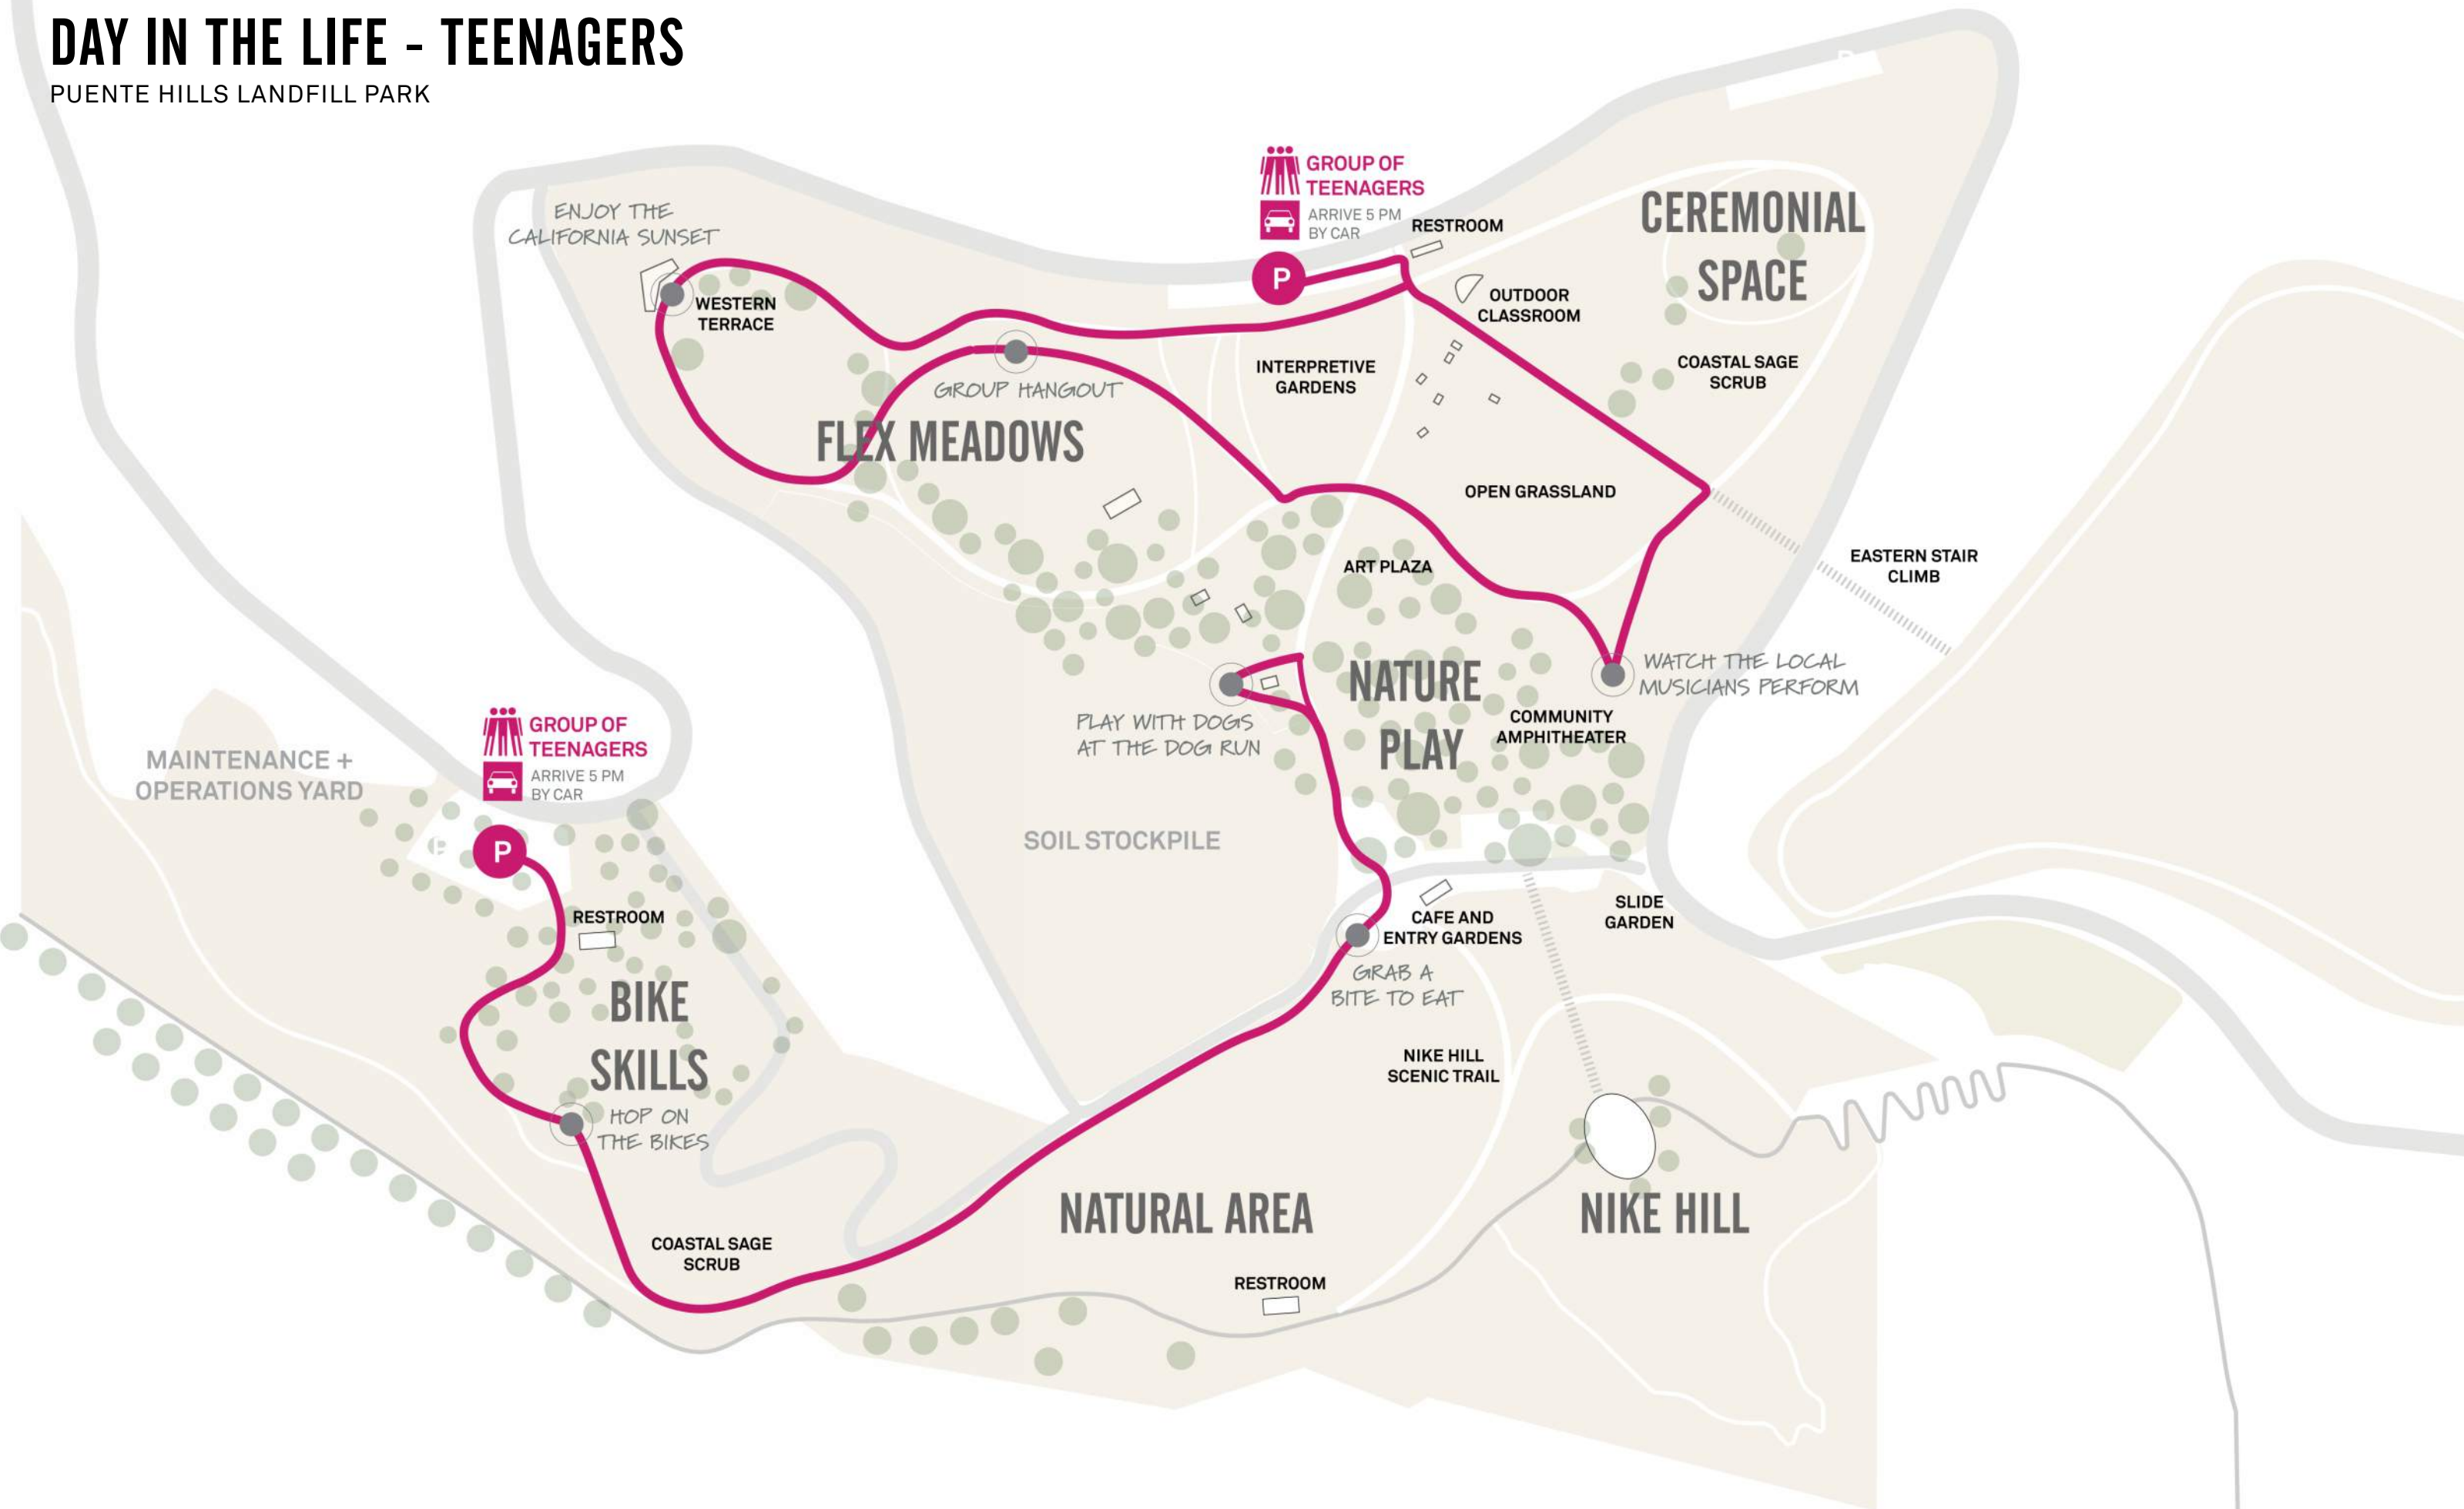

DAY IN THE LIFE - TEENAGERS

PUENTE HILLS LANDFILL PARK