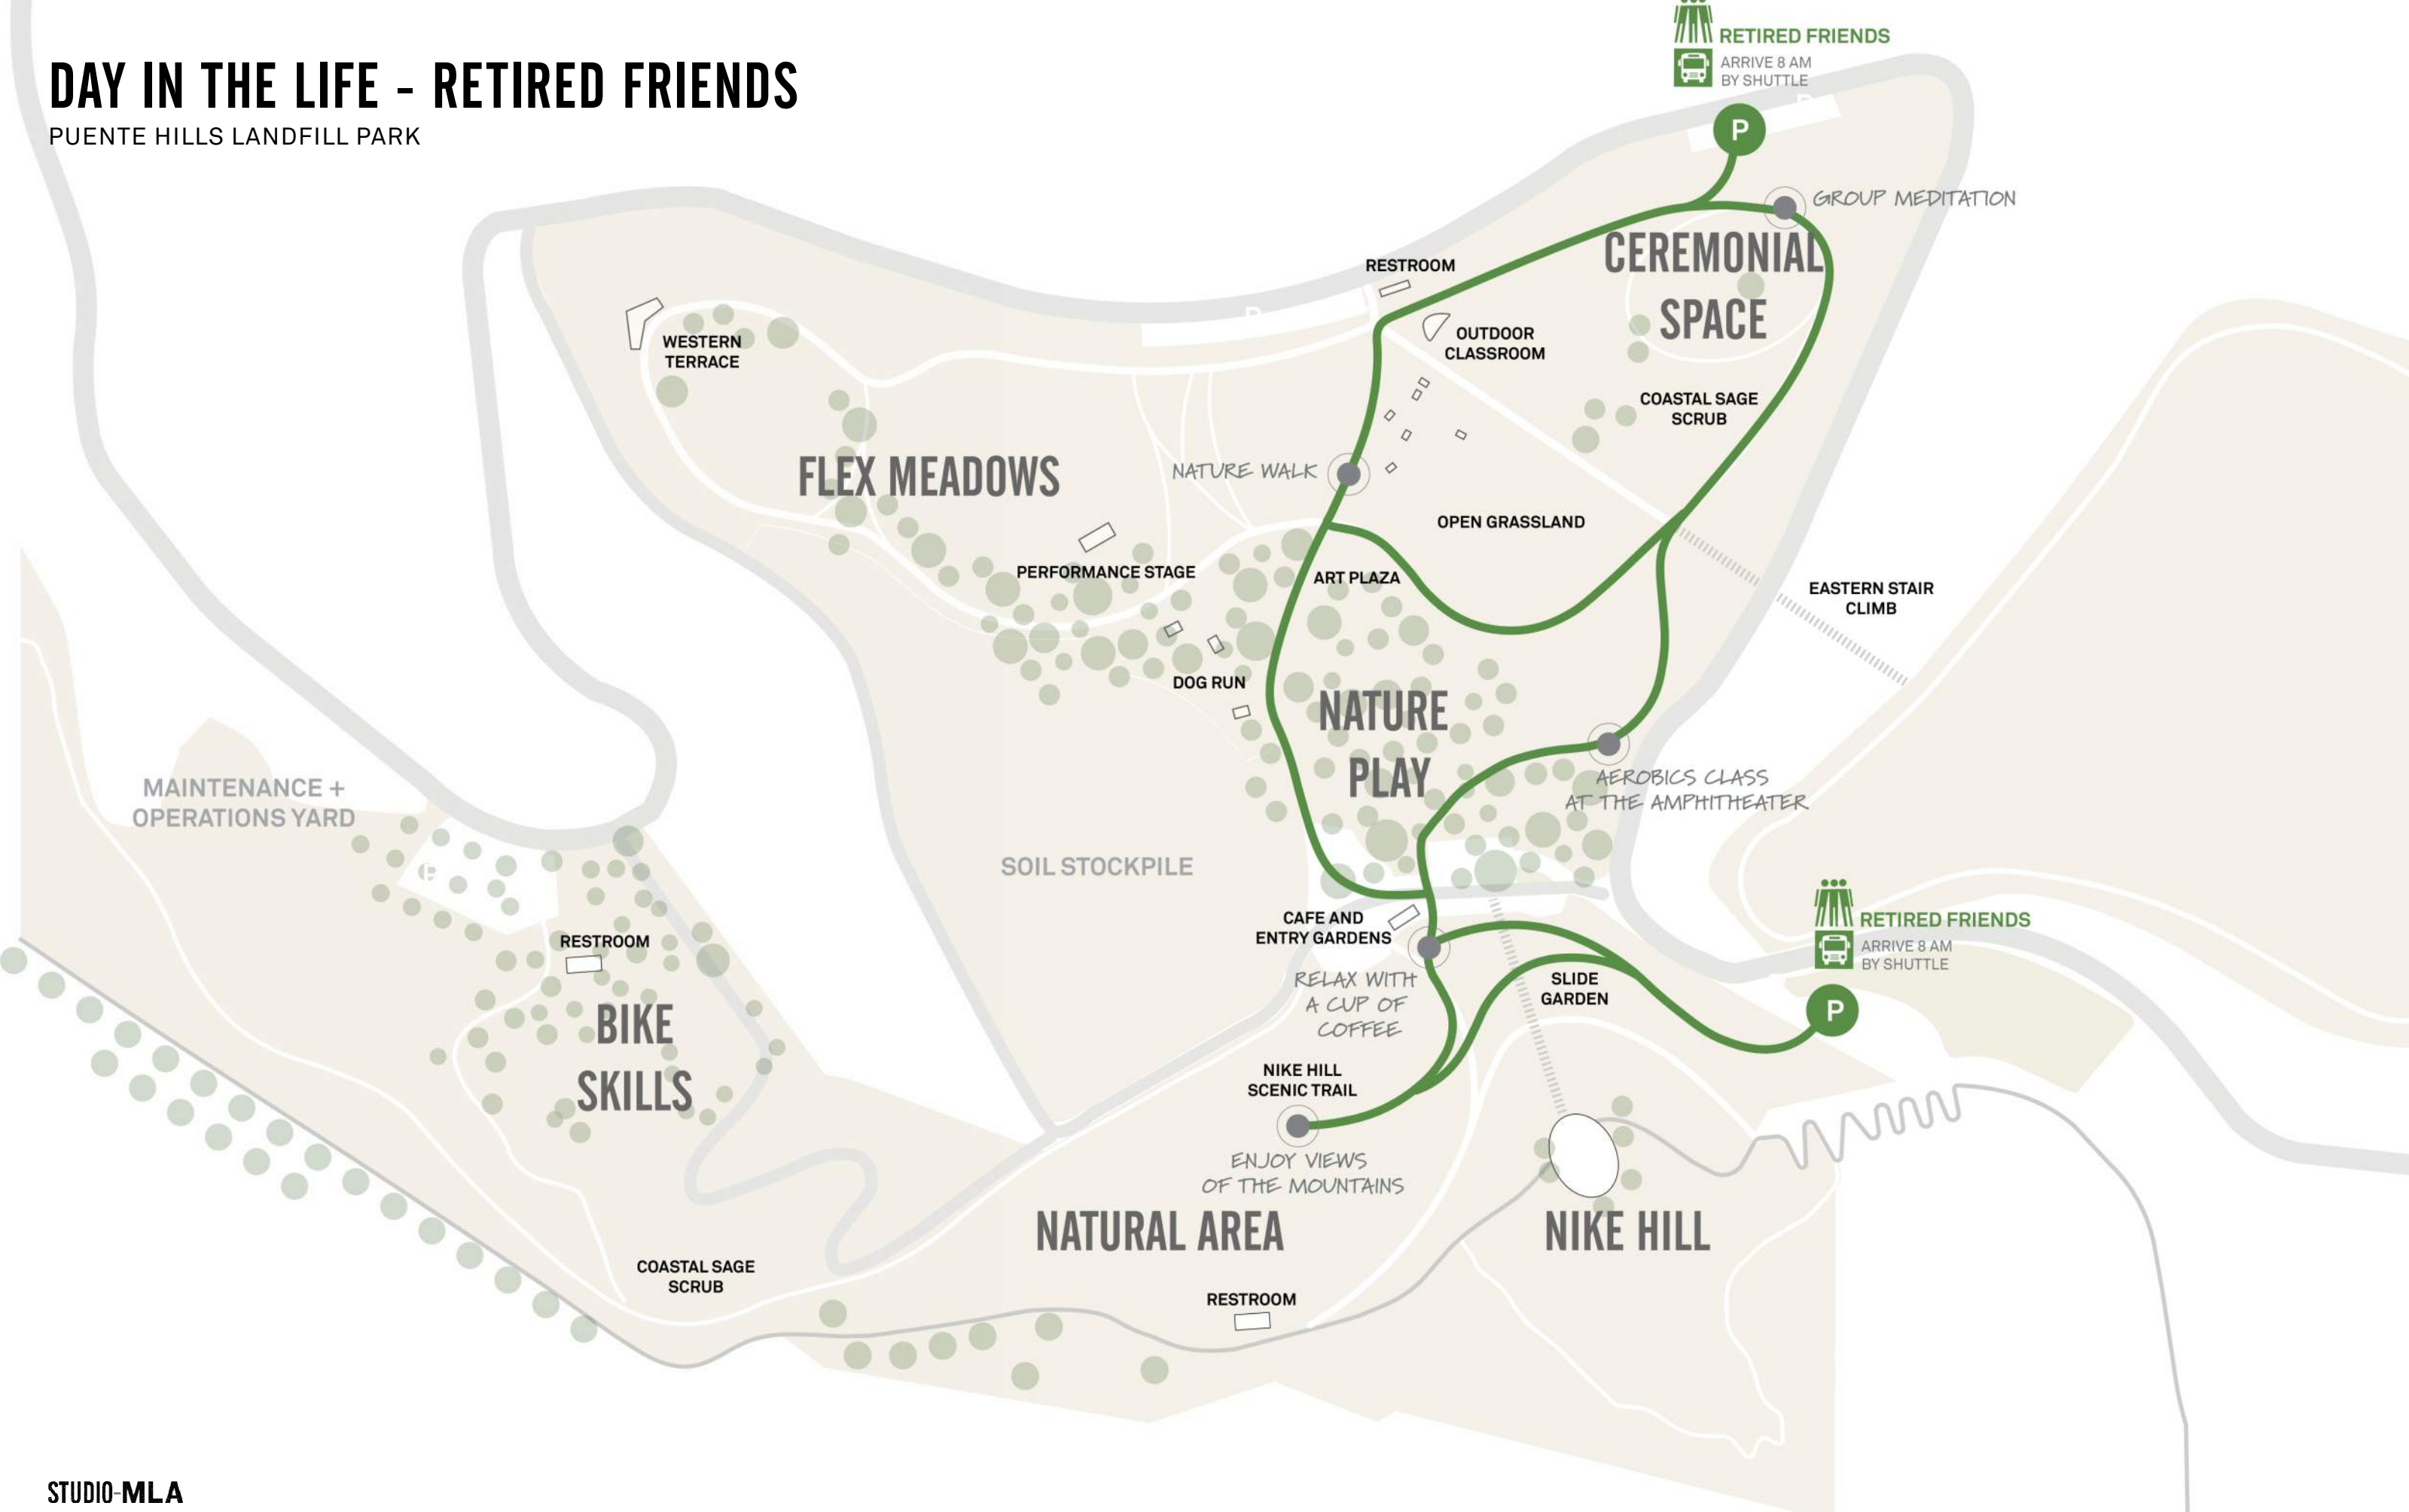

PARKING

RESTROOM

OPEN GRASSLAND

DOG RUN

ART PLAZA

LOG RUN + NATURE PLAY

PICNIC

AMPHITHEATER

INTERPRETIVE GARDENS

EASTERN STAIR CLIMB

NATIVE PLANT NURSERY

DAY IN THE LIFE - FAMILY

PUENTE HILLS LANDFILL PARK

DAY IN THE LIFE - RETIRED FRIENDS

PUENTE HILLS LANDFILL PARK

 RETIRED FRIENDS
ARRIVE 8 AM
BY SHUTTLE