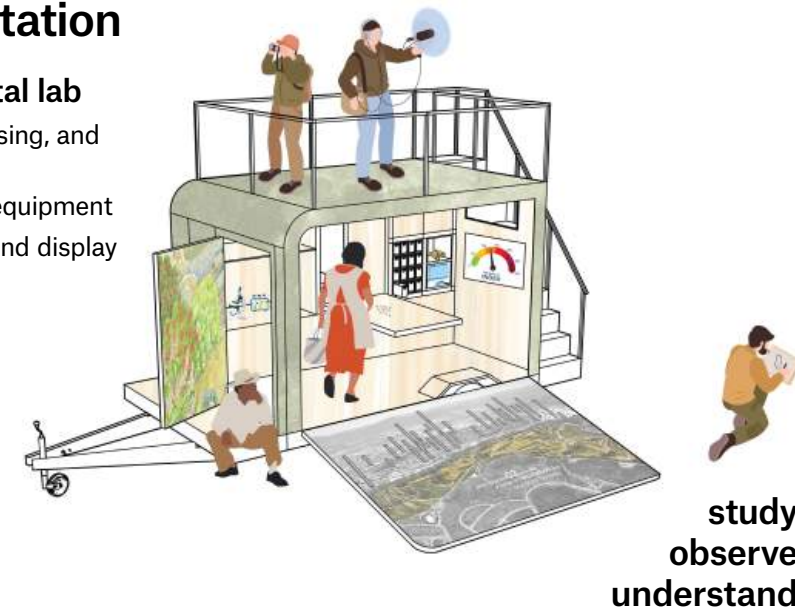

civic ecology station

mobile environmental lab

- seed collection, processing, and distribution
- soil and water testing equipment
- air quality monitoring and display
- birding equipment
- inaturalist displays
- educational materials