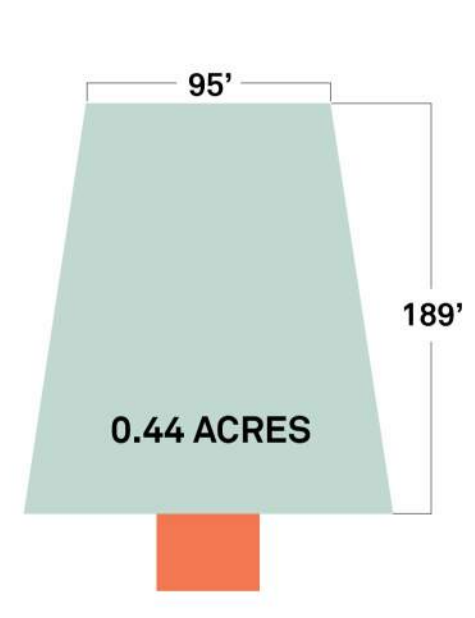

FLEX MEADOWS - SCALE COMPARISONS

PUENTE HILLS LANDFILL PARK

LAWN
Concert - 18,730 people

STAGE
1,805 SF

LAWN
Concert - 1,481 people
Movie - 988 people
Picnic - 371 people

STAGE
1,200 SF

LAWN
Concert - 1,916 people
Movie - 1,278 people
Picnic - 479 people