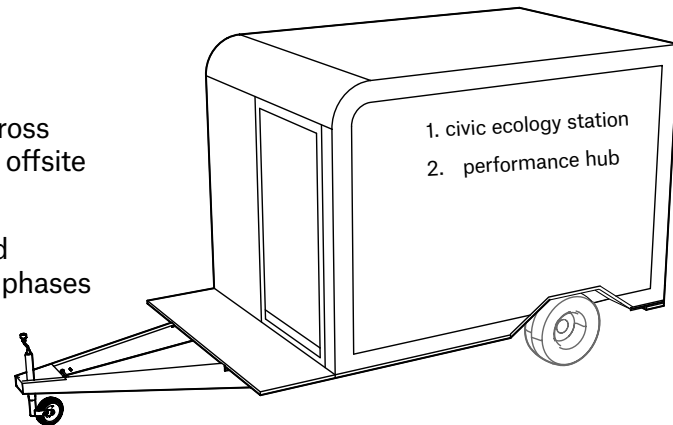

approach

civic ecology

picnic

flexible theater

mobile landscape deployment

- completely customizable
- deployable across the site and at offsite events
- can be utilized throughout all phases of project

civic ecology station