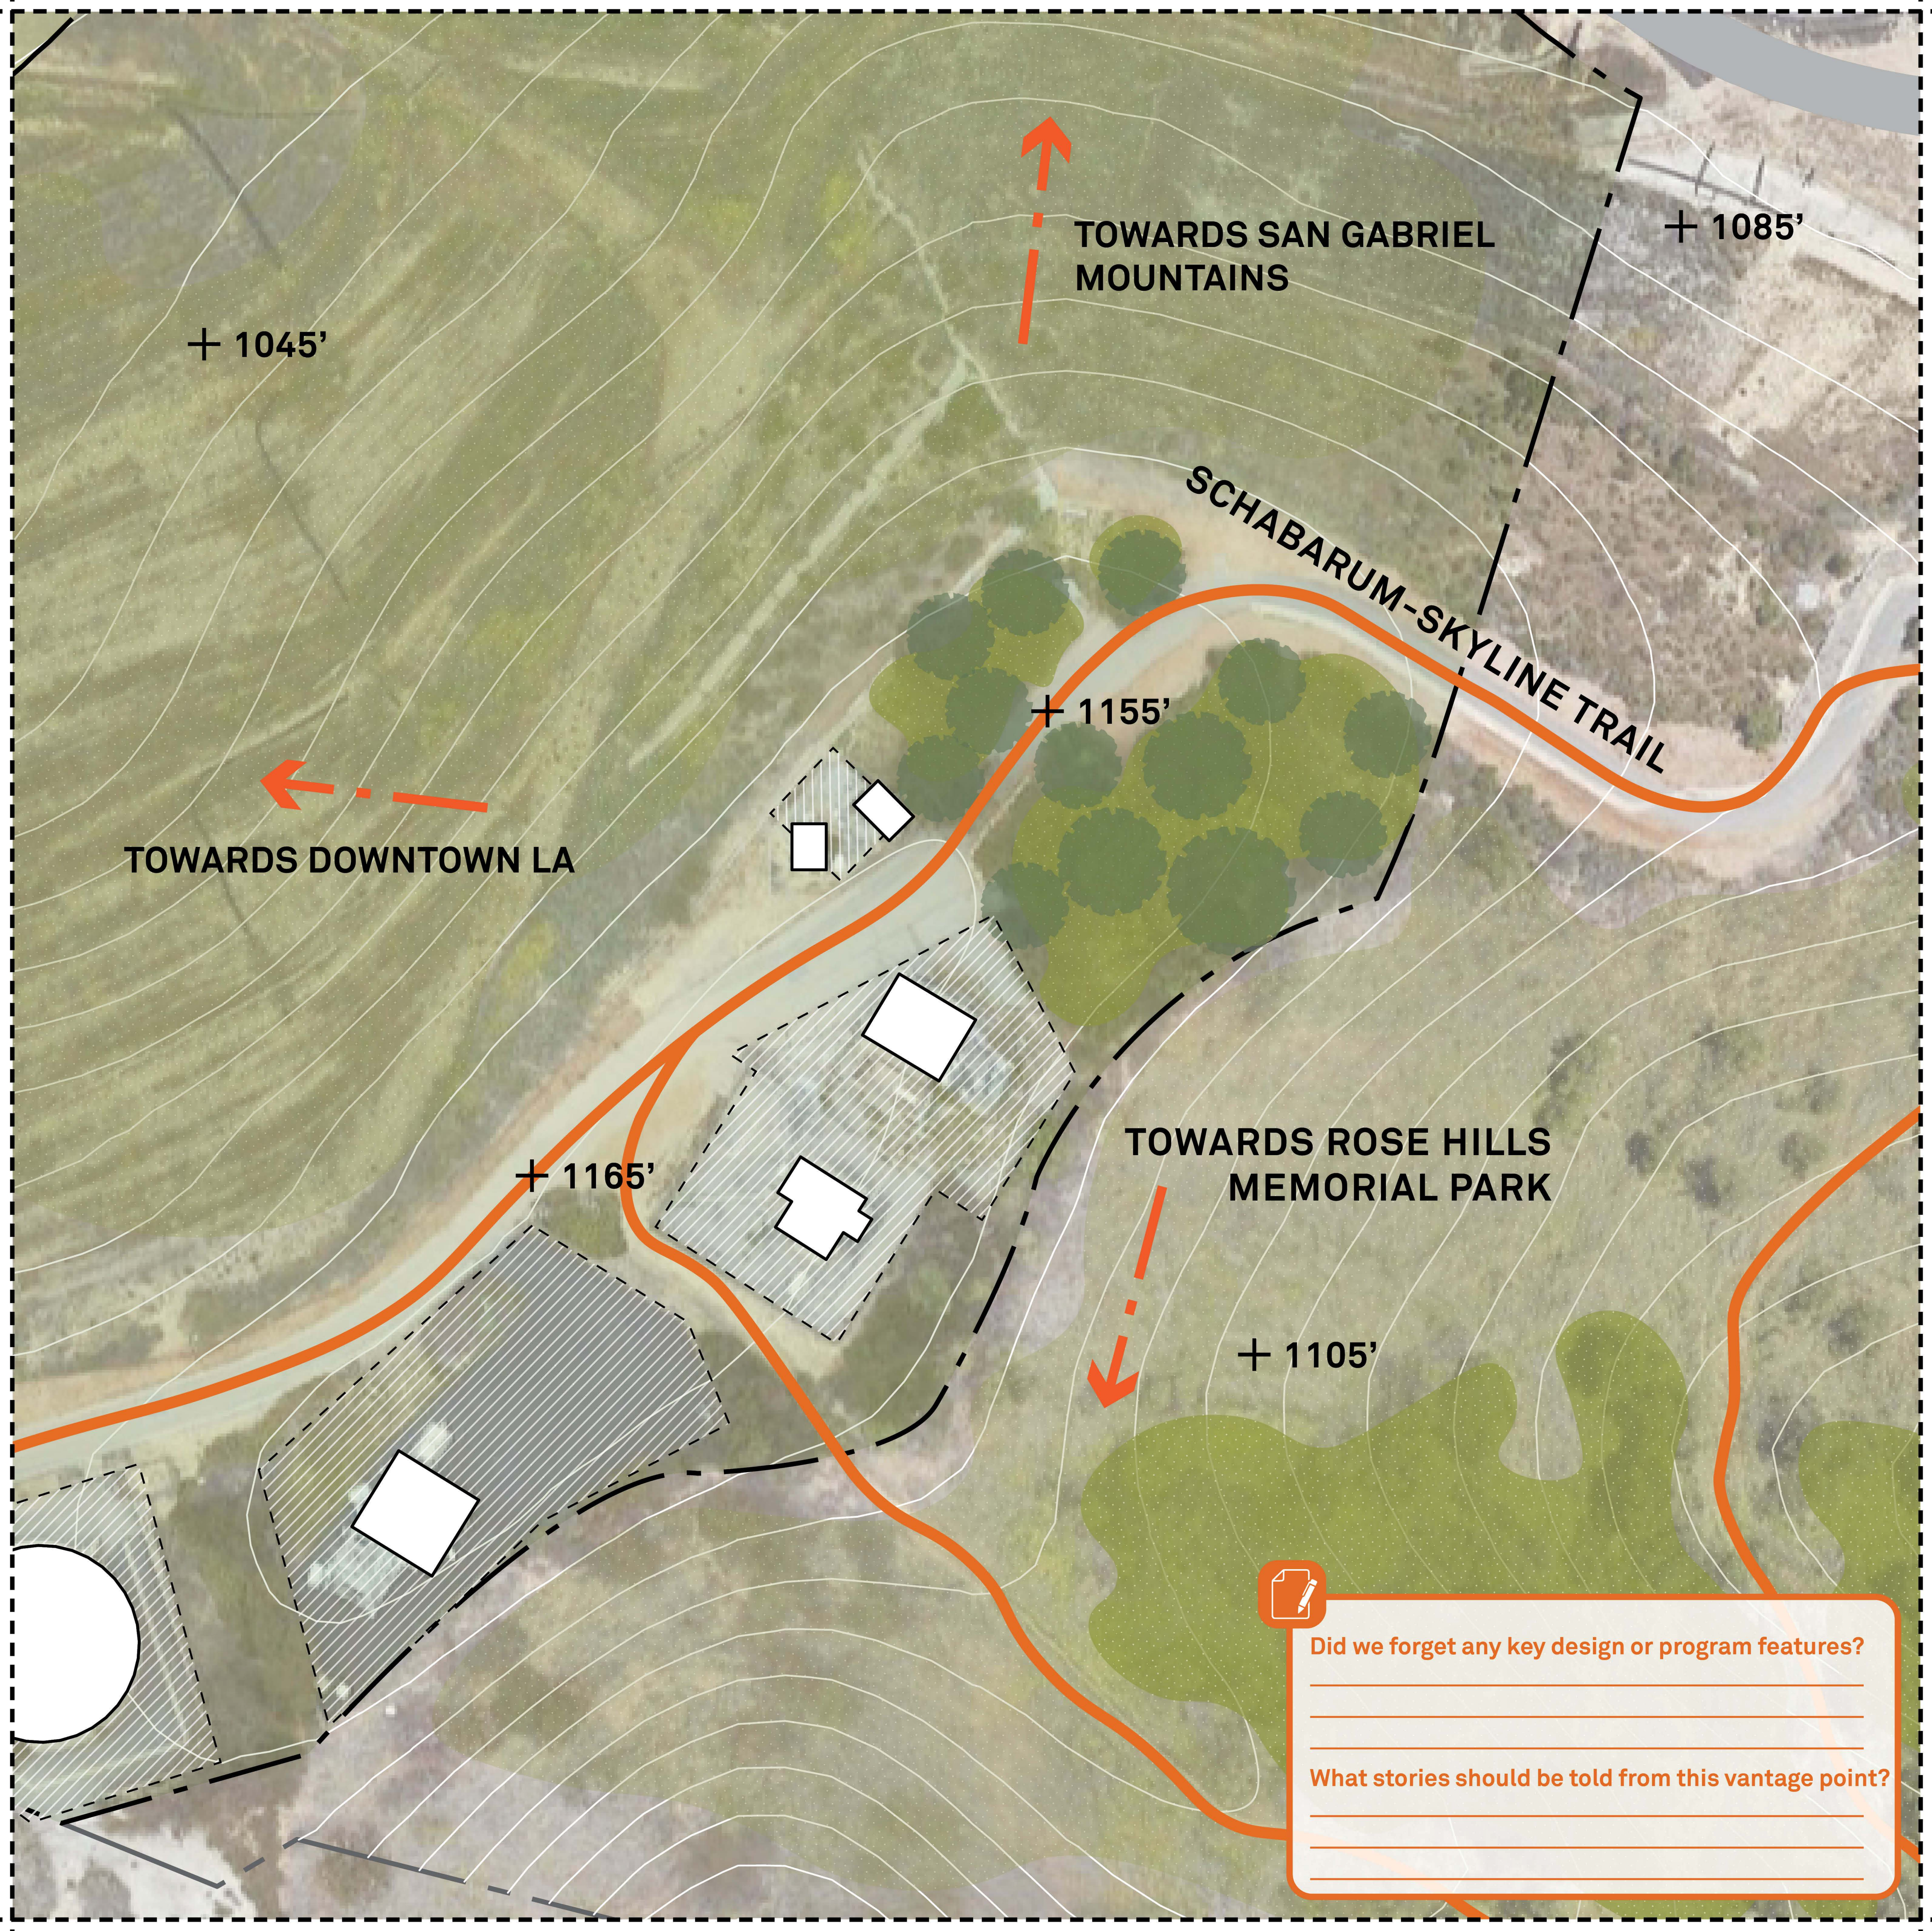

Participate in this exercise by arranging the park elements onto Nike Hill. If a certain element (overlook, deck, etc.) is important to you, give it more space!

What does your design for Nike Hill look like?

- What program should the design feature on Nike Hill?
- How can Nike Hill be designed as a hub for park activities?
- What are the significant views? How can the design highlight them?

What does your design for Nike Hill look like?

- What program should the design feature on Nike Hill?
- How can Nike Hill be designed as a hub for park activities?
- What are the significant views? How can the design highlight them?

Participate in this exercise by arranging the park elements onto Nike Hill. If a certain element (overlook, deck, etc.) is important to you, give it more space!

Did we forget any key design or program features?

What stories should be told from this vantage point?
